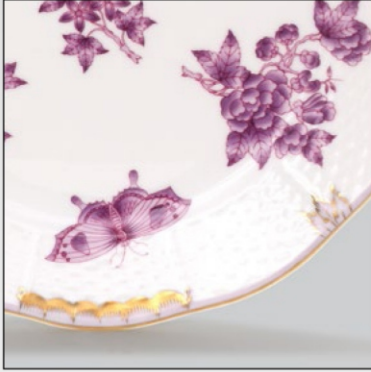

The magnificent Queen Victoria is one of the Herend Porcelain Manufactory's oldest and best known patterns. Created in the Far Eastern style, this décor comprises nearly a hundred different kinds of butterflies and blossoming branches painted in bright colors. The surface of the sparkling, snow-white porcelain is dappled by a colorful cavalcade of butterflies, blossoms, and branches, framed by a richly embossed, golden edge evocative of green meadows. It was this captivatingly colorful motif that earned Herend its first prestigious award that established its international fame. First introduced at the 1851 Great Exhibition in London, the Queen Victoria dinner service came away with the jury's grand prize. This success was truly crowned when Queen Victoria of England herself ordered a complete dinner set with this décor for her palace. The décor kept its popularity to the present day. As a result of Herend's product development, it has already been designed in many renewed variants based on innovation coming from traditions, so the 19th Century Herend traditions are passed on to today's generations to the 21st Century.

VICTORIA

VBO

Pattern variations of VBO

VBA

VA

V

VE-FN

Colour variations of VBO

VBOL

VBOJ

VBOH

VBOB

VBOG

VBOP

VBOM

VBOTQ